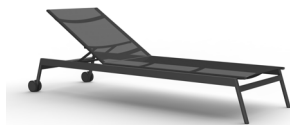

Batyline chaise with wheels
stackable (cushion sold
separately)

 # 832911

seat cushion # 832911EC
84 1/2 L x 28 D x 12" H
214.6 L x 71.1 D x 30.6 cm H
SH 12" 30.6 cm