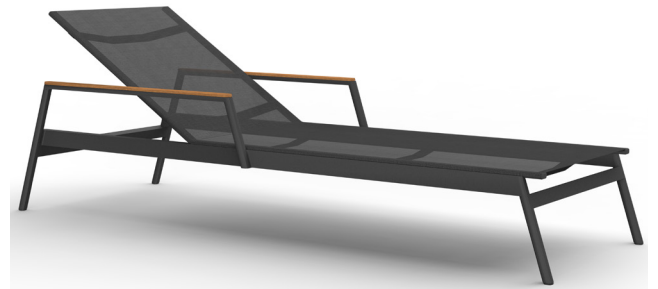

GREENWICH

Designed by Mario Ruiz

FINISHES