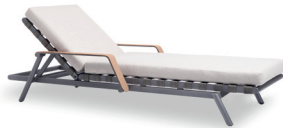

Chaise with arms
332901

34 W x 78 3/4 D x 30" H
86.2 W x 200 D x 76.2 cm H
AH 15 3/4" 40.2 cm | SH 12 3/4" 32 cm

334101
25 1/2 W x 26 3/4 D x 14 3/4" H
65 W x 68 D x 37 cm H