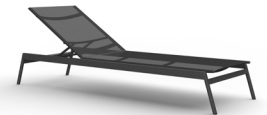

838201

seat cushion # 838201EC
19 1/2 W x 21 D x 46" H
49.8 W x 53.1 D x 117 cm H
SH 30" 76.2 cm
(Only available in Space Grey)

Batyline chaise with arms
stackable (cushion sold
separately)

832910

seat cushion # 832910EC
82 1/2 L x 27 1/2 D x 37 1/2" H
209.5 L x 69.8 D x 95.3 cm H
AH 18 1/2" 47 cm | SH 12" 30.6 cm